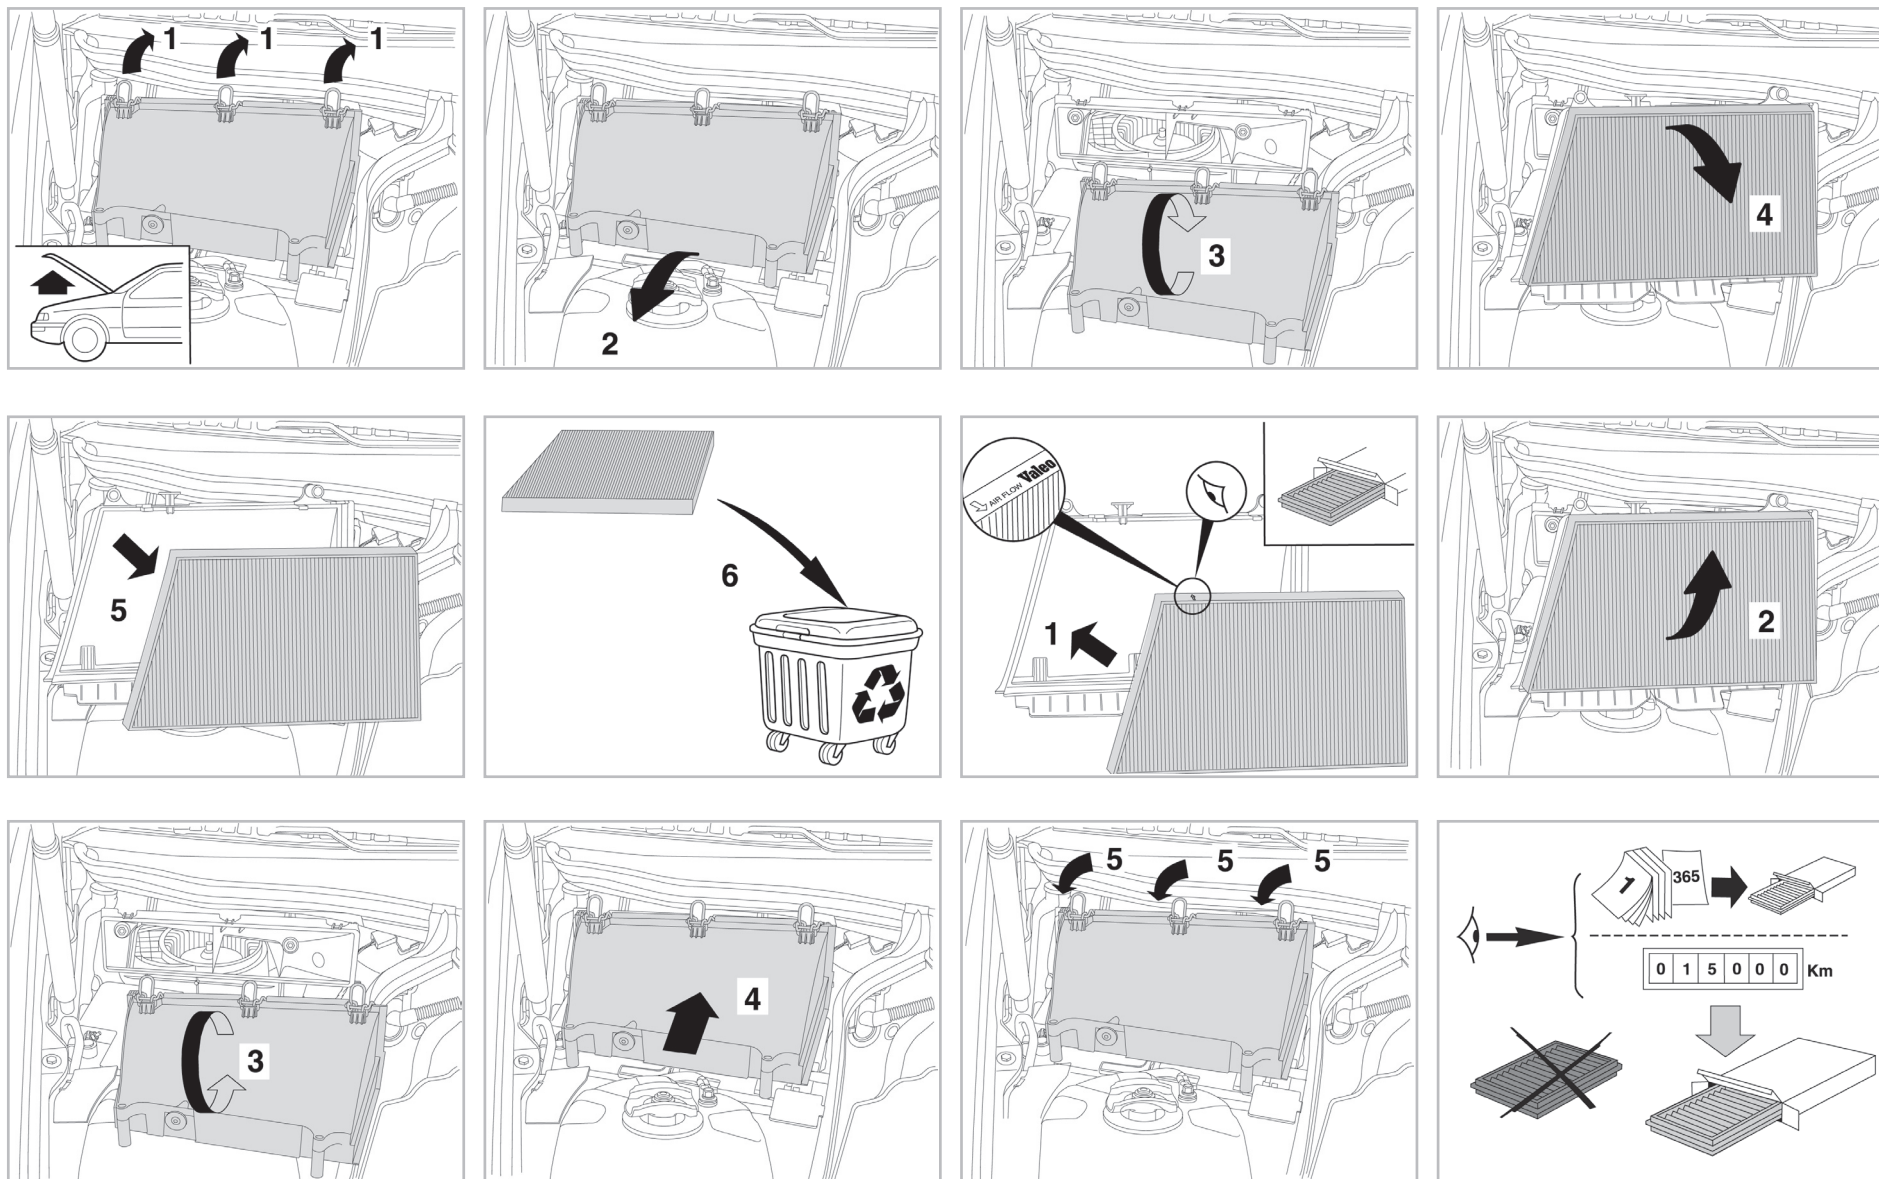

COMFORT

particle filter

698701

FH272

PA

WANT TO KNOW MORE?

www.valeo-techassist.com

FOR
MERCEDES

C CLASS (203) A/C+/- (04/00 >) RHD / CLK (209) A/C+ (03/02 >) RHD

Valeo Service - Société par Actions simplifiée - Capital de 12 900 000 € - 70, rue Pleyel, 93285 Saint-Denis Cedex - France - B 306 486 408 RCS Bobigny